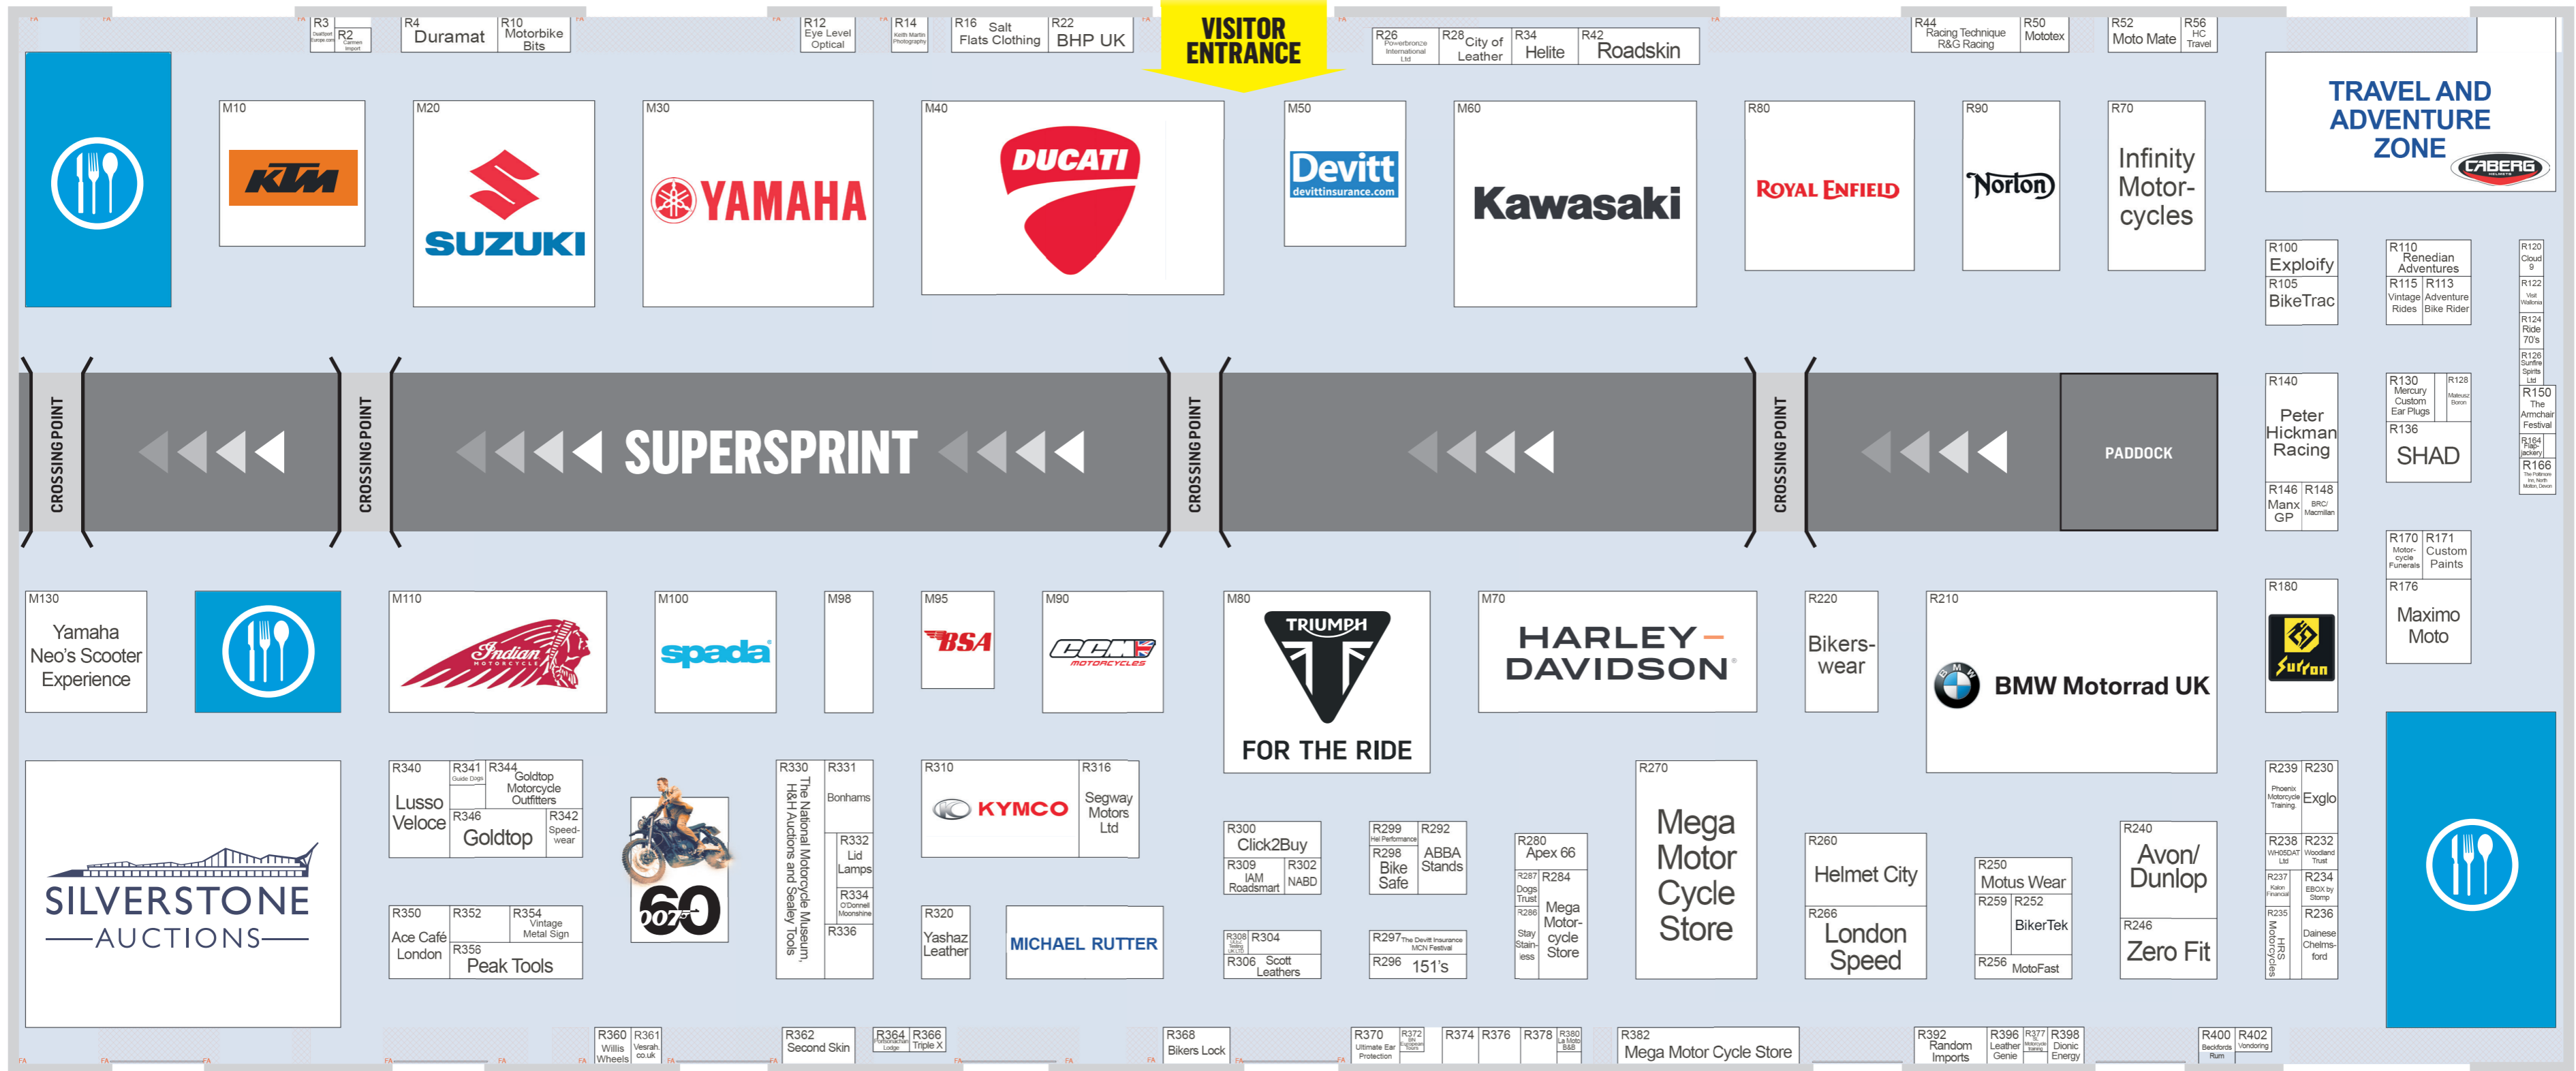

Find your way around the show

151's base layer/ compression clothing	R296	BikeTrac	R105	Dogs Trust	R287	Helite / Airvest	R34	Lid Lamps Ltd	R332	Moto-Mate Ltd	R52	Portsonachan Hotel & Lodges	R364	Silverstone Auctions	Feature	Triumph Motorcycles	M80
ABBA Stands	R292	BMW (UK) Limited	R210	DualSportEurope.com	R3	HEL Performance	R299	London Speed LTD.	R266	Motorbikebits	R10	Powerbronze International Ltd	R26	SL Motorcycle Training	R377	Ultimate Ear Protection	R370
Ace Cafe London	R350	BN European Tours	R372	Ducati UK	M40	Helmet City	R260	Lusso Veloce	R340	Motorcycle Funerals	R170	R&G Racing	R44	SPADA	M100	Vintage Metal Sign	R354
Adventure Bike Rider	R113	Bonhams	R331	Duramat	R4	HRS Motorcycles	R235	Macmillian Cancer Support	R148	Mototex.co.uki	R50	Random Imports	R392	Speedwear	R342	Vintage Rides	R115
APEX 66 - Win	R280	BSA Motorcycles	M95	EBOX by Stomp	R234	Indian Motorcycle	M110	Manx GP	R146	Motus Bikewear	R250	Renedian Adventures / Canadian	R286	Stay Stainless	R286	Von Doering - The One	R402
Motorcycle Prizes	R280	CCM Motorcycles	M90	Exglo UK	R230	Infinity Motorcycles	R70	Mateusz Boron	R128	Norton Motorcycle Co Ltd	R90	Motorcycle Rentals	R110	Sur-Ron	R180	WH05DAT LTD	R238
Avon / Dunlop	R240	City of Leather	R28	Explorify Rentals and Tours	R100	Kalon Financial	R237	Maximo Moto	R176	O'Donnell Moonshine	R334	Ride 70's	R124	Suzuki	R360	Willis Wheels	R360
Beckfords Rum	R400	CL9UD	R120	Eye Level Optical	R12	Kawasaki Motors UK	M60	Mega Motorcycle Store	R270	Orange & Black Motorcycle	R42	Roadskin	M20	Willis Wheels	R360	Woodland Trust	R232
BHP UK	R22	Click2Buy	R300	Flapjackery	R164	Keith Martin Photography	R148	Mega Motorcycle Store	R382	Royal Enfield	R80	Racing Technique R&G Racing	R44	The Armchair Festival	R150	Yamaha Motor Europe	M30
Bike House Ltd	R368	Goldtop Motorcycle Outfitters	R344	KTM	M10	KTM	M10	Mega Motorcycles - Alpinstars	R284	Salt Flats Clothing	R16	Mototex	R50	The National Motor Museum, Sealey	R330	Yashaz Leather & Hunter Class Clothing	R320
Bikerswear	R220	Goldtop Motorcycle Outfitters	R344	KYMCO UK	R310	La Moto B&B	R380	Mercury Custom Ear Plugs	R130	Scott Leathers	R306	Moto Mate	R52	The Politmore Inn	R166	ZeroFit	R246
BikerTek	R252	Guide Dogs	R344	La Moto B&B	R380	Leather Genie	R396	Moto Fast UK	R256	SHAD	R136	HC Travel	R56	Triple X Trading	R366		